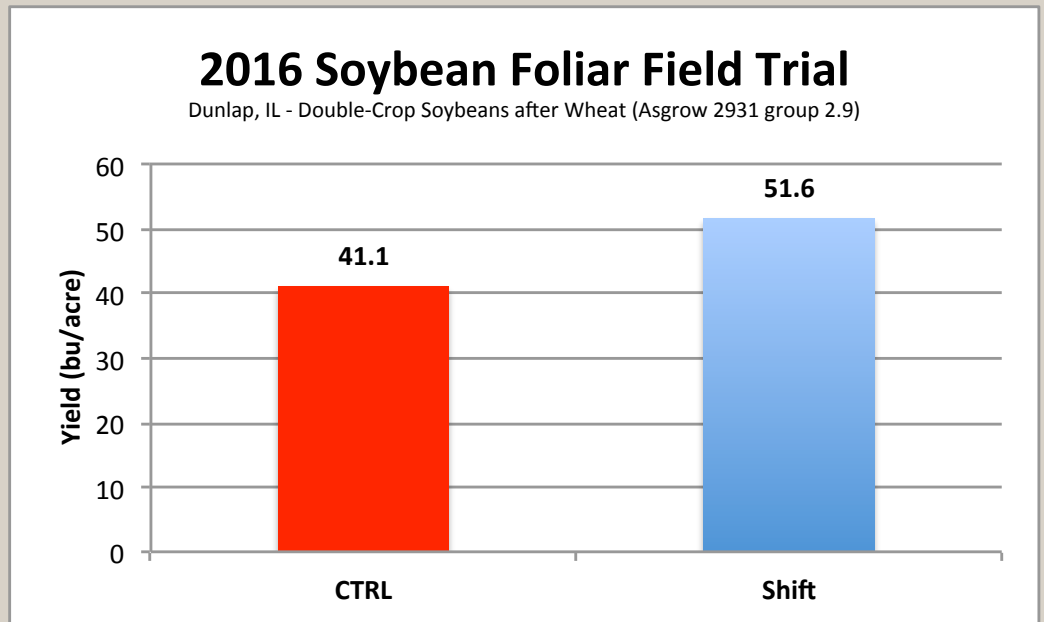

Foliar Spray

Give your crop the extra energy it needs to achieve top yield with Shift foliar spray. Combining a complex of potassium, manganese, zinc, carbon compounds, amino acids and sugars, Shift delivers a powerful boost to the plant's photosynthetic processes which increases plant energy, maximizes plant growth and overall health.

No need for extra trips through the field. Apply Shift with herbicide or pesticide sprays throughout the season.

Product Details

Apply a minimum of 1 gal / acre for growing season

- * Apply 1 gal / acre rate in a single spray
- * If making multiple spray applications in a season, apply 1/2 gal per acre with each application.