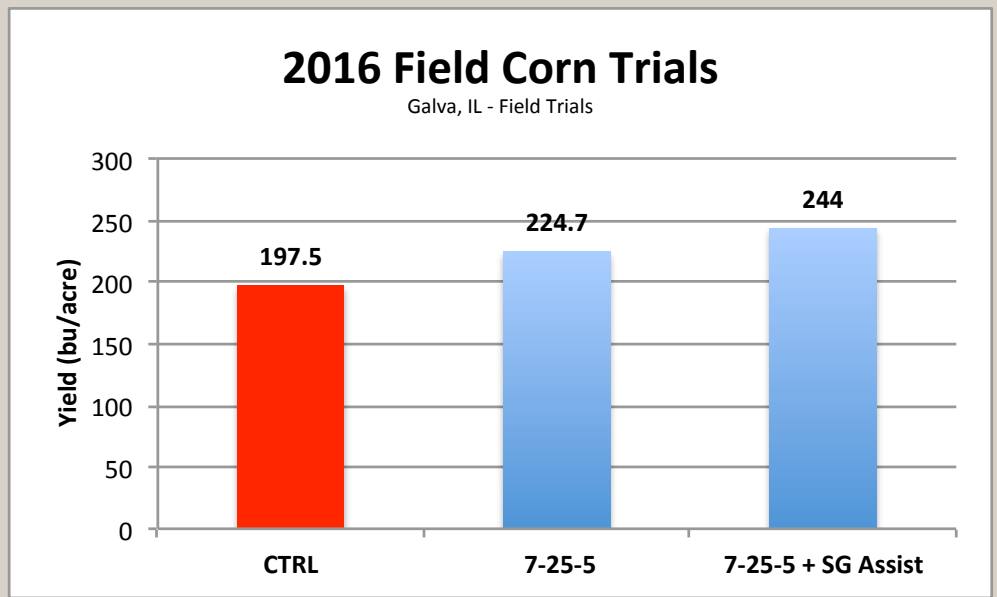

SG Assist[™]

On-Seed Starter Additive

SG Assist is a powerful and efficient combination of naturally occurring microorganisms, carbon compounds and bio-stimulant components that are designed to establish and sustain soil microbiology and maximize corn ear size. Increased soil microbial activity and nutrient availability during early plant growth results in better root establishment and increased yield potential. SG Assist is ideal for use on any row crop including corn, soybeans, and wheat.

Plant Date: 4/18/16 Seed Variety: Stone 6294 Population: 35,000/acre Harvest Date: 9/27/16

Product Details

SG Assist: Apply at 2 qt/acre with in-furrow liquid starter fertilizer. For use on any row crop including corn, soybeans, and wheat.